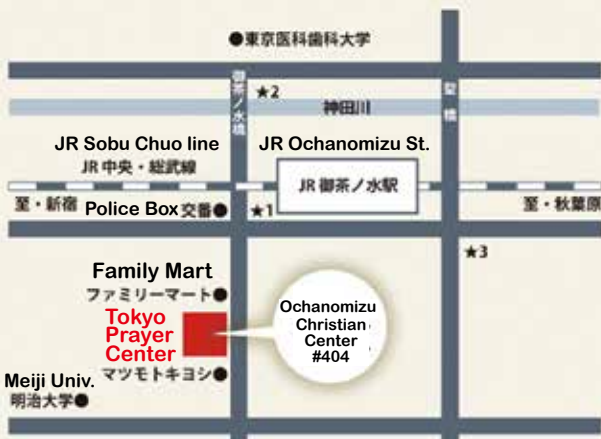

Dr. John Hartnett (Physicist/Cosmologist)

Born 24 March 1952 in Manjimup, Western Australia), is an Australian Cosmologist, and a Christian with a biblical creationist worldview. He has been active with Creation Ministries International and is known for his opposition to the Big Bang theory[3] and criticism of the Dark Matter and Dark energy hypotheses.

Werner Gitt
John Hartnett